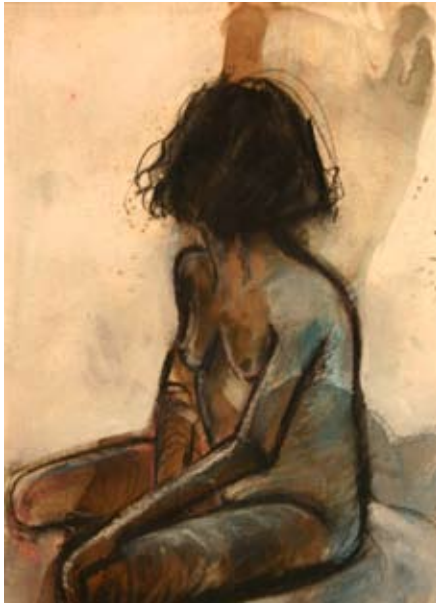

selected images by Mary Cartwright  
 '4 SIGHT' 22 February - 18 March 2008

Cat No. 59  
 "Lost"  
 49cmW x 63cmH Framed  
 \$480

Cat No. 61  
 "After Klimt"  
 65cmW x 84cmH Framed  
 \$450

Cat No. 64  
 "I'll Leave My Hat On"  
 65cmW x 85cmH Framed  
 \$425

(left)  
 Cat No. 66  
 "Pensive"  
 65cmW x 84cmH Framed  
 \$400

(right)  
 Cat No. 67  
 "Ken"  
 65cmW x 84cmH Framed  
 \$425

(left)  
 Cat No. 71  
 "Wendy"  
 82cmW x 63cmH Framed  
 \$425

(right)  
 Cat No. 75  
 "Reclining Nude"  
 45cmW x 40cmH Canvas  
 \$425